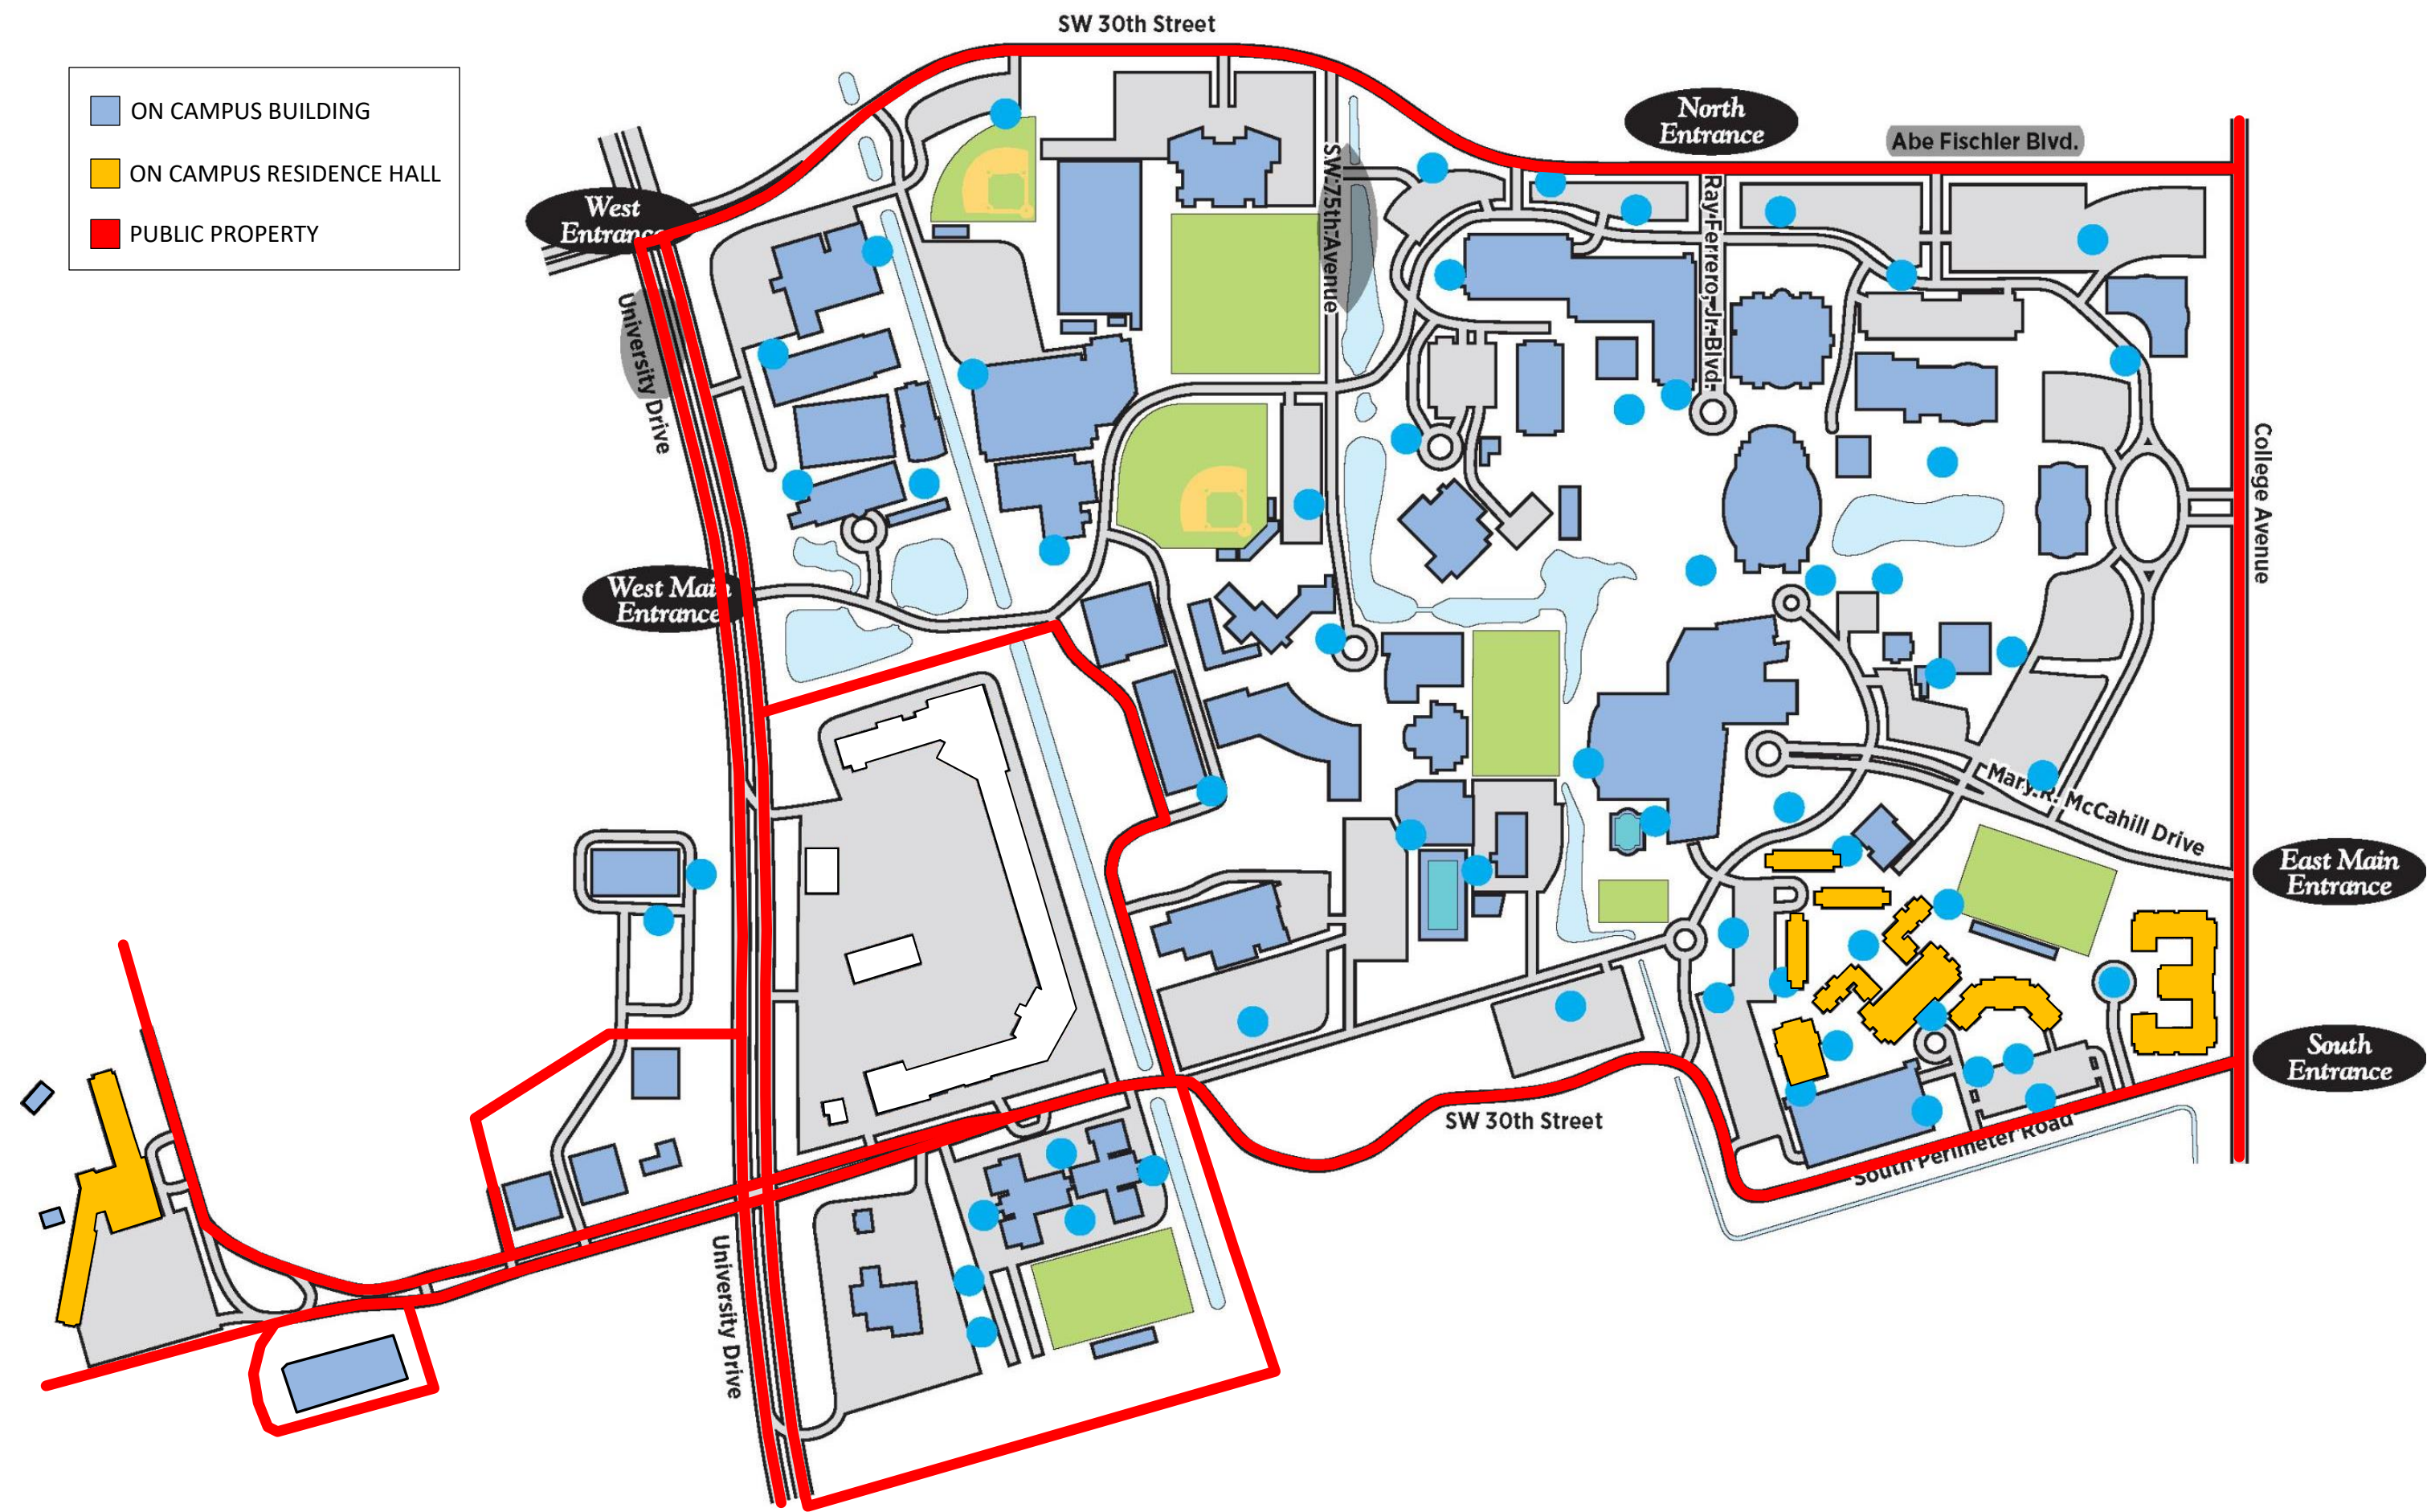

NOVA SOUTHEASTERN UNIVERSITY
CLERY GEOGRAPHY MAP

- ON CAMPUS BUILDING
- ON CAMPUS RESIDENCE HALL
- PUBLIC PROPERTY

NOVA SOUTHEASTERN UNIVERSITY
CLERY GEOGRAPHY MAP

- ON CAMPUS BUILDING
- ON CAMPUS RESIDENCE HALL
- PUBLIC PROPERTY