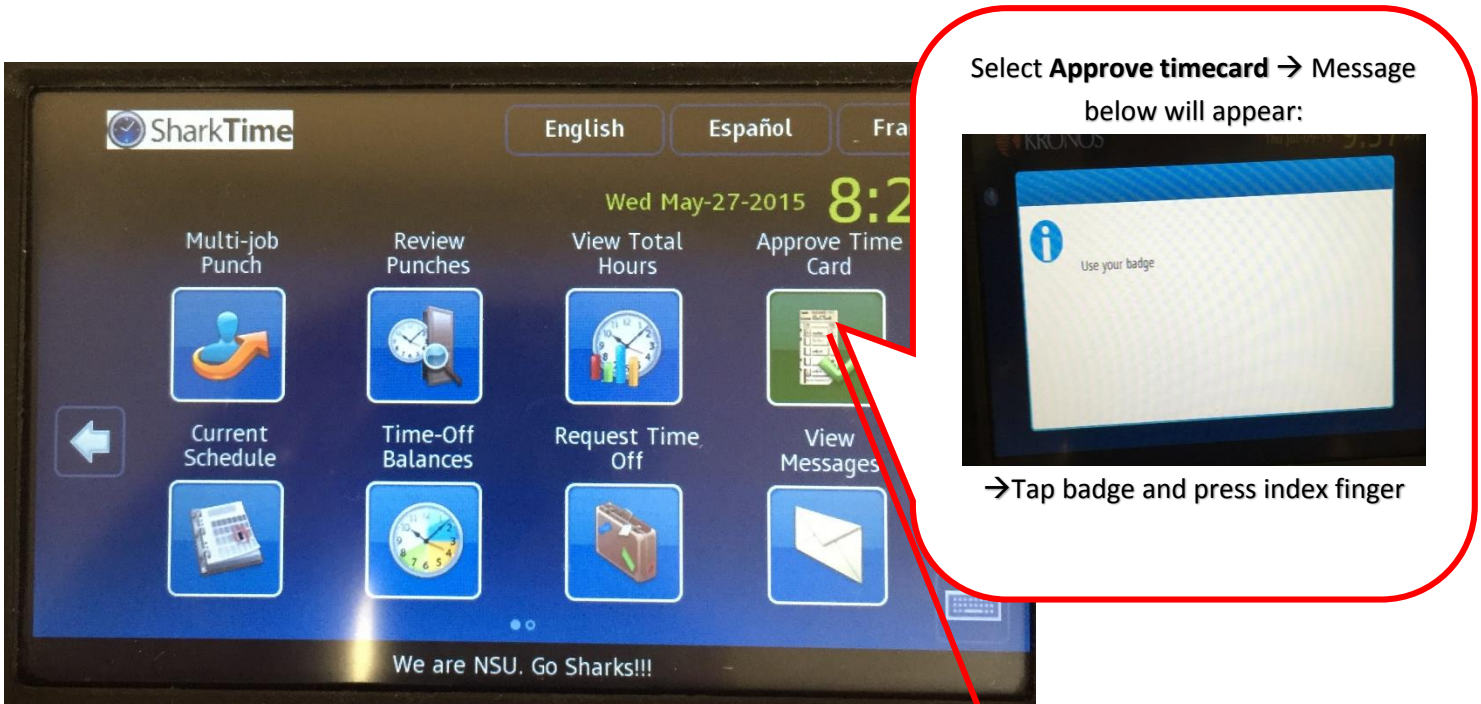

Employee – InTouch Clock – Approving My Timecard

Approve Timecard function allows the user to view their current schedule. Users can review their timecard before approving.