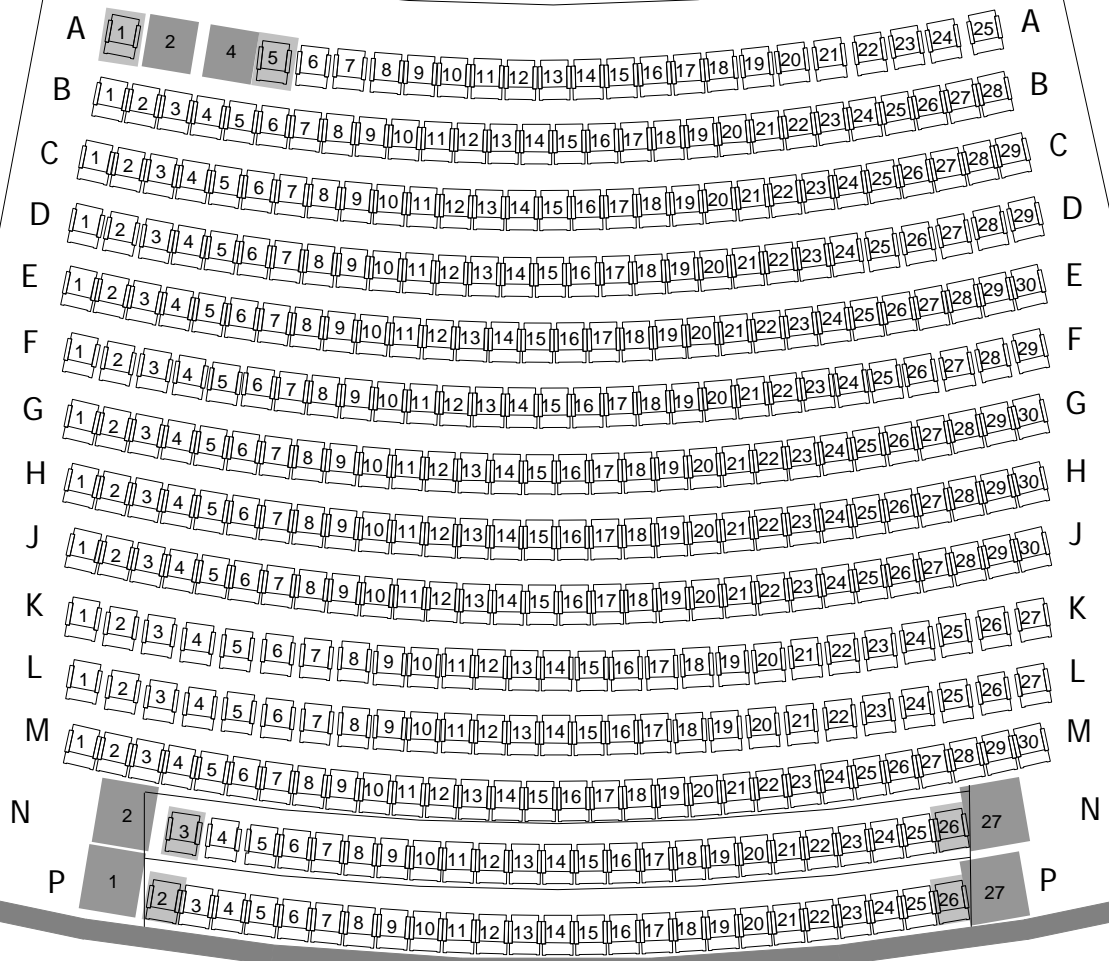

ORCHESTRA LEVEL

BALCONY LEVEL

- WHEEL CHAIR ACCESSIBLE SPACES (No physical seat exists in these locations)
- COMPANION SEATS