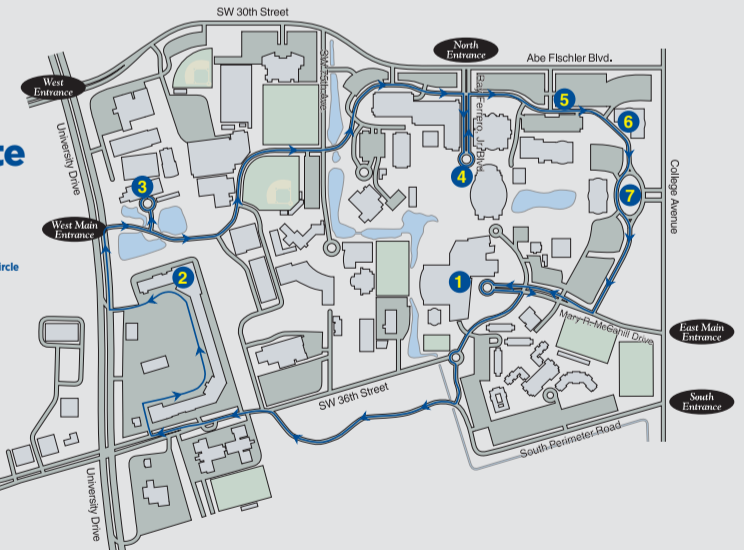

## Route Maps

### Shark Express

- Stop Number and Location**
- Rolling Hills Residence Hall (North-A)
  - Rolling Hills Residence Hall (South-C)
  - Don Taft University Center/Rosenthal Student Center

### Campus Express Route

- Stop Number and Location**
- Don Taft University Center/Rosenthal Student Center
  - University Park Plaza—North
  - Terry Administration Building (Health Professions Division)
  - Alvin Sherman Library, Research, and Information Technology Center—North Circle
  - Shepard Broad College of Law (Leo Goodwin Sr. Hall)
  - Maltz Building
  - Horvitz Administration Building

### Weekend Express Route

- Stop Number and Location**
- Rolling Hills Residence Hall (North-A)
  - Rolling Hills Residence Hall (South-C)
  - Don Taft University Center/Rosenthal Student Center
  - Horvitz Administration Building
  - Maltz Building
  - Shepard Broad Law (Leo Goodwin, Sr. Hall)
  - Alvin Sherman Library, Research, and Information Technology Center—North Circle
  - Terry Administration Building (Health Professions Division)
  - Walmart
  - Publix