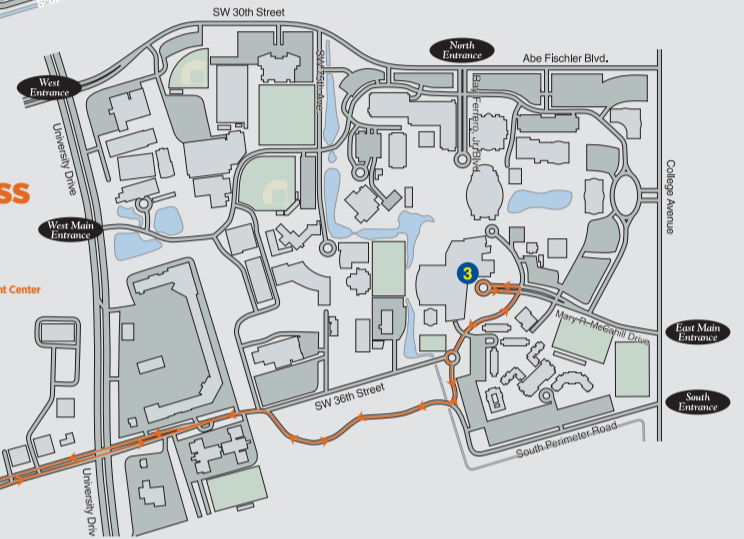

## Route Maps

### Rolling Hills Express

- Stop Number and Location**
- Rolling Hills Residence Hall (North-A)
  - Rolling Hills Residence Hall (South-C)
  - HPD Annex
  - UPP North
  - Terry Administration Building (Health Professions)
  - Alvin Sherman Library, Research, and Information Technology Center (North Circle)
  - Shepard Broad College of Law (Leo Goodwin Sr. Hall)
  - Maltz Building
  - Horvitz Administration Building
  - Don Taft University Center/Rosenthal Student Center

### Shark Express

- Stop Number and Location**
- Rolling Hills Residence Hall (North-A)
  - Rolling Hills Residence Hall (South-C)
  - Don Taft University Center/Rosenthal Student Center

### Downtown Shark Express

**Stop Number and Location**

**Friday Route 9:00 p.m.–2:00 a.m.**

Stop #	Location	9:00 p.m.	10:30 p.m.	12:00 a.m.	1:55 a.m.
1	Rolling Hills A	9:00 p.m.	10:30 p.m.	12:00 a.m.	1:55 a.m.
2	Rolling Hills C	9:03 p.m.	10:33 p.m.	12:03 p.m.	1:56 a.m.
3	Don Taft University Center	9:07 p.m.	10:37 p.m.	12:07 p.m.	2:00 a.m.
4	Galleria Mall (stop at Blue Martini)	9:40 p.m.	11:10 p.m.	12:50 p.m.	
5	Beach Place A1A (Banyan Street County Bus Stop)	9:55 p.m.	11:25 p.m.	1:00 a.m.	
6	Las Olas (Behind Riverside Hotel)	10:05 p.m.	11:35 p.m.	1:30 a.m.	
8	Museum of Science and Discovery	10:15 p.m.	11:45 p.m.	1:40 a.m.	