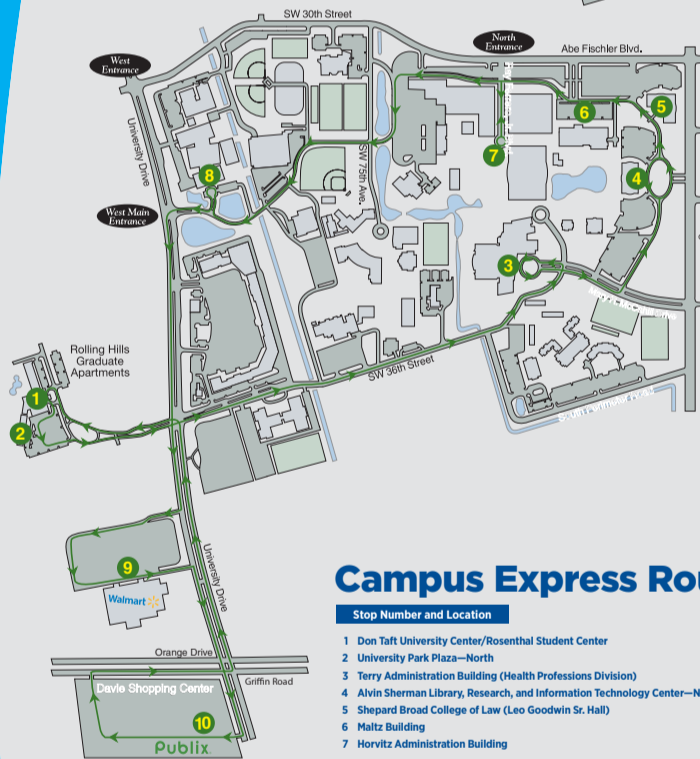

Shark Express

1. **Stop Number and Location**
1. Rolling Hills Residence Hall (North-A)
  2. Rolling Hills Residence Hall (South-C)
  3. Don Taft University Center/Rosenthal Student Center

Campus Express Route

1. **Stop Number and Location**
1. Don Taft University Center/Rosenthal Student Center
  2. University Park Plaza—North
  3. Terry Administration Building (Health Professions Division)
  4. Alvin Sherman Library, Research, and Information Technology Center—North Circle
  5. Shepard Broad College of Law (Leo Goodwin Sr. Hall)
  6. Maltz Building
  7. Horvitz Administration Building

Weekend Express Route

1. **Stop Number and Location**
1. Rolling Hills Residence Hall (North-A)
  2. Rolling Hills Residence Hall (South-C)
  3. Don Taft University Center/Rosenthal Student Center
  4. Horvitz Administration Building
  5. Maltz Building
  6. Shepard Broad Law (Leo Goodwin, Sr. Hall)
  7. Alvin Sherman Library, Research, and Information Technology Center—North Circle
  8. Terry Administration Building (Health Professions Division)
  9. Walmart
  10. Publix