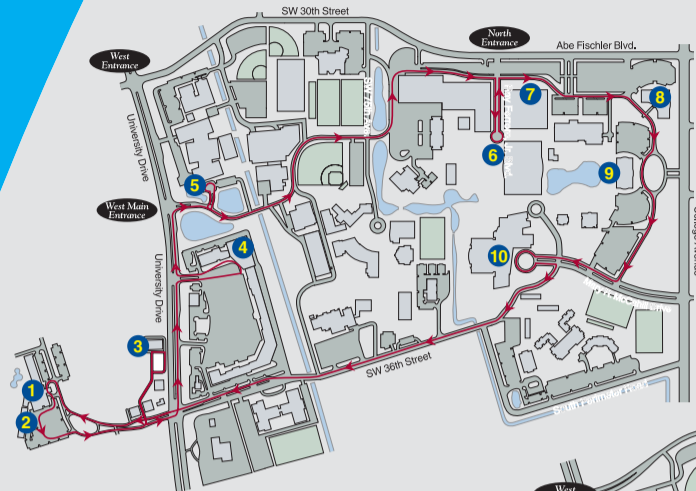

## Route Maps

### Downtown Shark Express

**Stop Number and Location**

**Friday Route 9:00 p.m.–2:00 a.m.**

Stop #	Location	9:00 p.m.	10:30 p.m.	12:00 a.m.	1:55 a.m.
1	Rolling Hills A	9:00 p.m.	10:30 p.m.	12:00 a.m.	1:55 a.m.
2	Rolling Hills C	9:03 p.m.	10:33 p.m.	12:03 p.m.	1:56 a.m.
3	Don Taft University Center	9:07 p.m.	10:37 p.m.	12:07 p.m.	2:00 a.m.
4	Galleria Mall (stop at Blue Martini)	9:40 p.m.	11:10 p.m.	12:50 p.m.	
5	Beach Place A1A (Banyan Street County Bus Stop)	9:55 p.m.	11:25 p.m.	1:00 a.m.	
6	Las Olas (Behind Riverside Hotel)	10:05 p.m.	11:35 p.m.	1:30 a.m.	
8	Museum of Science and Discovery	10:15 p.m.	11:45 p.m.	1:40 a.m.	

**Sunday Route 3:00 p.m.–11:00 p.m.**

Stop #	Location	3:00 p.m.	4:35 p.m.	5:50 p.m.	7:05 p.m.	9:20 p.m.	11:00 p.m.
1	Rolling Hills A	3:00 p.m.	4:35 p.m.	5:50 p.m.	7:05 p.m.	9:20 p.m.	11:00 p.m.
2	Rolling Hills C	3:03 p.m.	4:38 p.m.	5:53 p.m.	7:08 p.m.	9:23 p.m.	11:03 p.m.
3	Don Taft University Center	3:07 p.m.	4:42 p.m.	5:57 p.m.	7:12 p.m.	9:28 p.m.	
4	Galleria Mall (stop at Blue Martini)	3:45 p.m.	5:00 p.m.	6:15 p.m.	8:30 p.m.	9:45 p.m.	
5	Beach Place A1A (Banyan Street County Bus Stop)	4:00 p.m.	5:15 p.m.	6:30 p.m.	8:45 p.m.	10:00 p.m.	
6	Las Olas (Behind Riverside Hotel)	4:10 p.m.	5:25 p.m.	6:40 p.m.	8:55 p.m.	10:15 p.m.	
7	NSU Art Museum	4:15 p.m.	5:30 p.m.	6:45 p.m.	9:00 p.m.	10:25 p.m.	
8	Museum of Science and Discovery	4:20 p.m.	5:35 p.m.	6:50 p.m.	9:05 p.m.	10:35 p.m.	