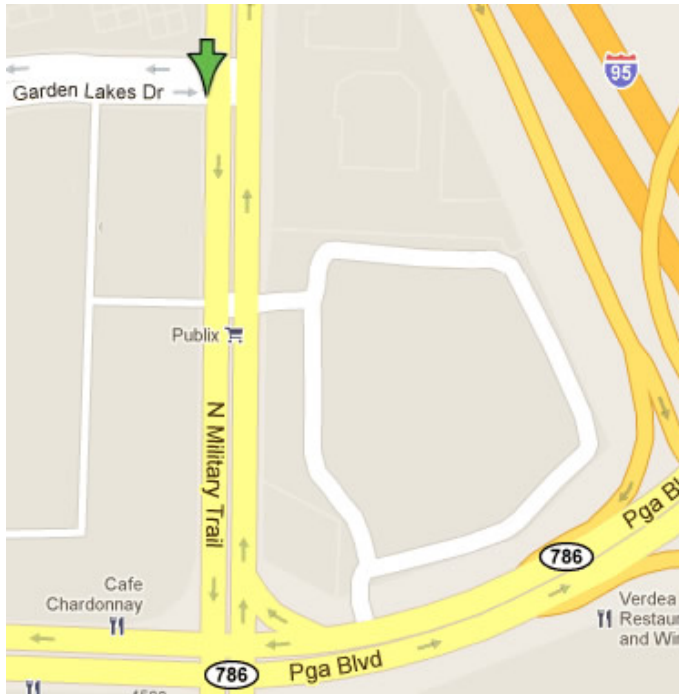

Palm Beach SEC Location and Directions

Palm Beach SEC
Nova Southeastern University
11501 North Military Trail
Palm Beach Gardens, FL 33410
Phone: (561) 805-2100
nsu-palmbeach@nova.edu

From Cities North of Palm Beach Gardens

- Take I-95 South to PGA Boulevard
- Exit west-bound to Military Trail
- Travel north on Military Trail
- The educational center will be on your left

From Cities South of Palm Beach Gardens

- Take I-95 North to PGA Boulevard Exit
- Turn left (West) onto PGA Boulevard
- Turn right onto N. Military Trail
- The educational center will be on your left