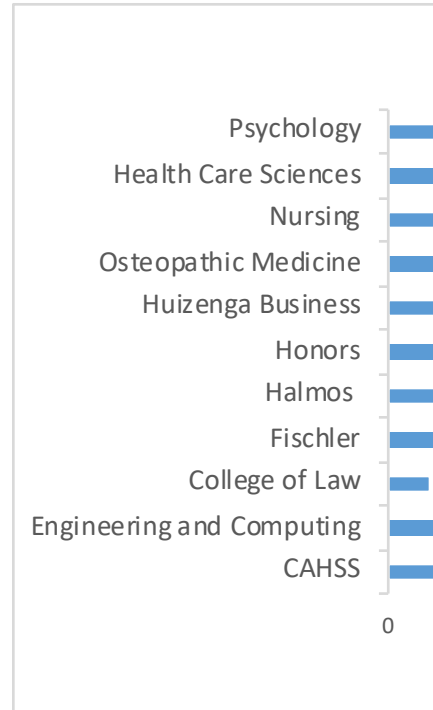

College	Designated Courses
CAHSS	56
Engineering and Computing	15
College of Law	2
Fischler	21
Halmos	21
Honors	6
Huizenga Business	21
Osteopathic Medicine	10
Nursing	5
Health Care Sciences	15
Psychology	10
Sum	182