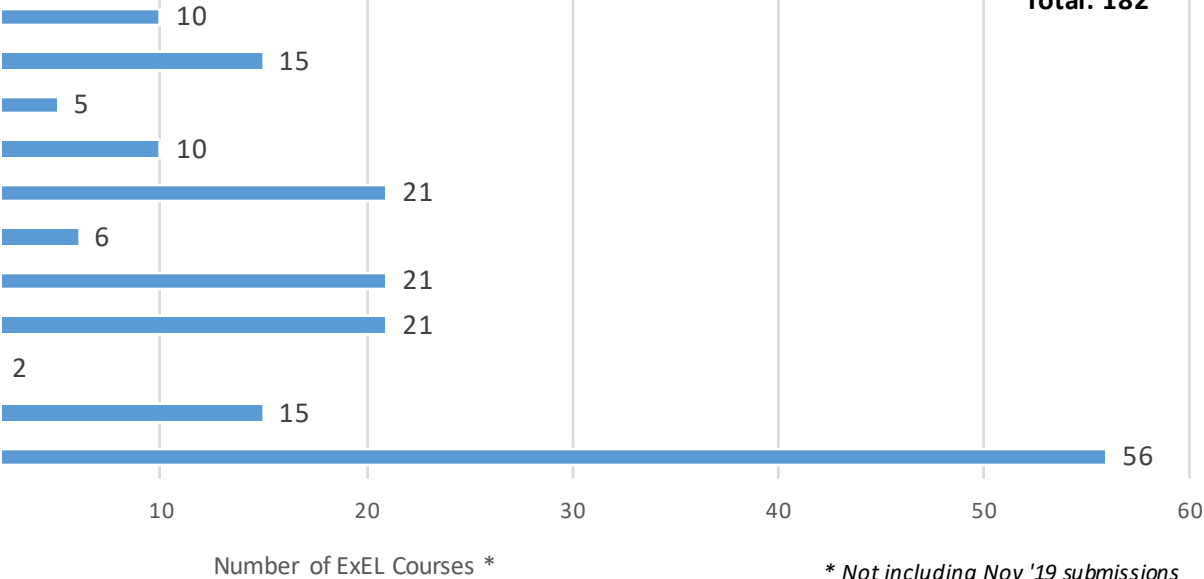

Designated ExEL Courses by College

Total: 182

Fischler College of Education	2
Halmos College of Natural Sciences and Oceanography	4
Student Leadership & Civic Engagement	2
College of Psychology	2
College of Arts, Humanities and Social Sciences	4
Huizenga College of Business and Entrepreneurship	1
College of Osteopathic Medicine	2
Testing and Tutoring Center	1
Office of International Affairs	1
Office of Undergraduate Research	1
Office of Experiential Education	1
Office of Title IX	1
Office of Career Development	3