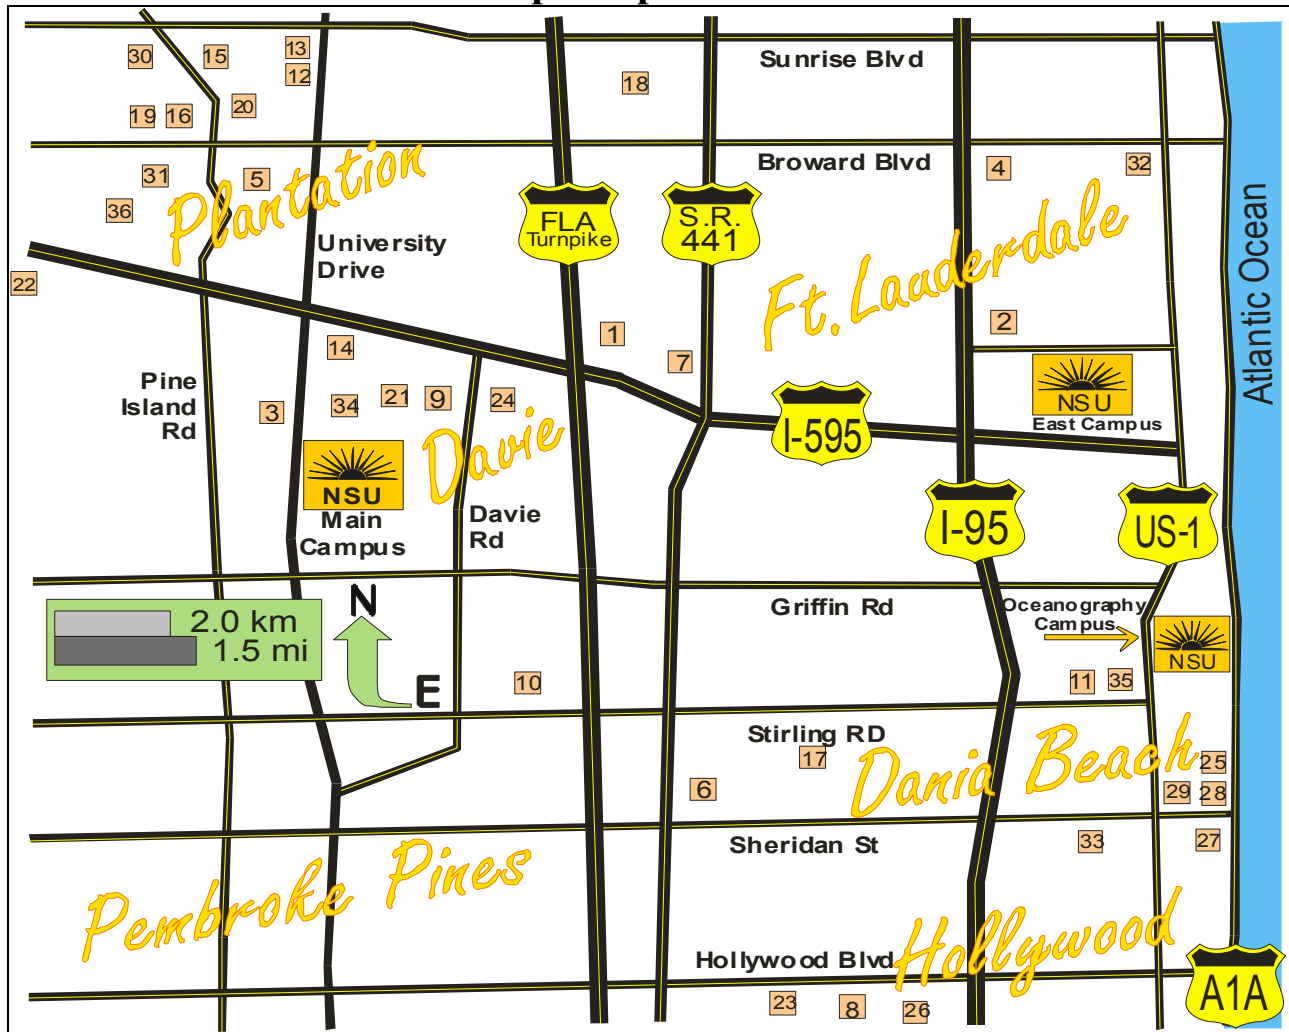

Main Campus Apartment Locator

1	Archstone Marina Bay	954-581-5554	19	The Laurels at Jacaranda	954-476-2046
2	Berkshires at Marina Mile	954-760-7663	20	Los Prados	954-472-0501
3	Cameron Cove	954-475-3133	21	Nova Park	954-475-0550
4	Community Acres	954-462-7814	22	Palms Apts	954-916-4022
5	Extended Stay America	954-382-8888	23	Palm Terrace	954-987-7200
6	Emerald Place	954-961-7900	24	Palm Trace Landings	954-327-7256
7	Falls at Marina Place	954-791-8778	25	Paradise Pointe	954-923-7222
8	Forest Towers	954-987-2489	26	Park Colony	954-963-6868
9	Gardens at Nova	954-236-3522	27	Riccardo Apartments	954-923-3133
10	The Gardens at Sterling	954-316-6626	28	Sheridan Lake Club	954-929-8851
11	Gulfstream Apartments	954-927-1355	29	Sheridan Ocean Club	954-921-7718
12	Harbor Town of Jacaranda	954-472-5466	30	Southern Pointe Apts	954-472-4733
13	Holiday Inn Plantation	954-916-6196	31	St. Tropez	954-423-4199
14	Homestead Suites	954-476-1211	32	Summit Las Olas	954-523-9707
15	Jacaranda Club Apts	954-472-2704	33	Sundance Apartments	954-927-0079
16	Jacaranda Village Apts	954-473-9344	34	Sunforest Apartments	954-424-0551
17	La Vue at Emerald	954-966-3101	35	Village Club	954-923-2144
18	Landmark Tower Apts	954-587-2060	36	The Waves	954-474-4554