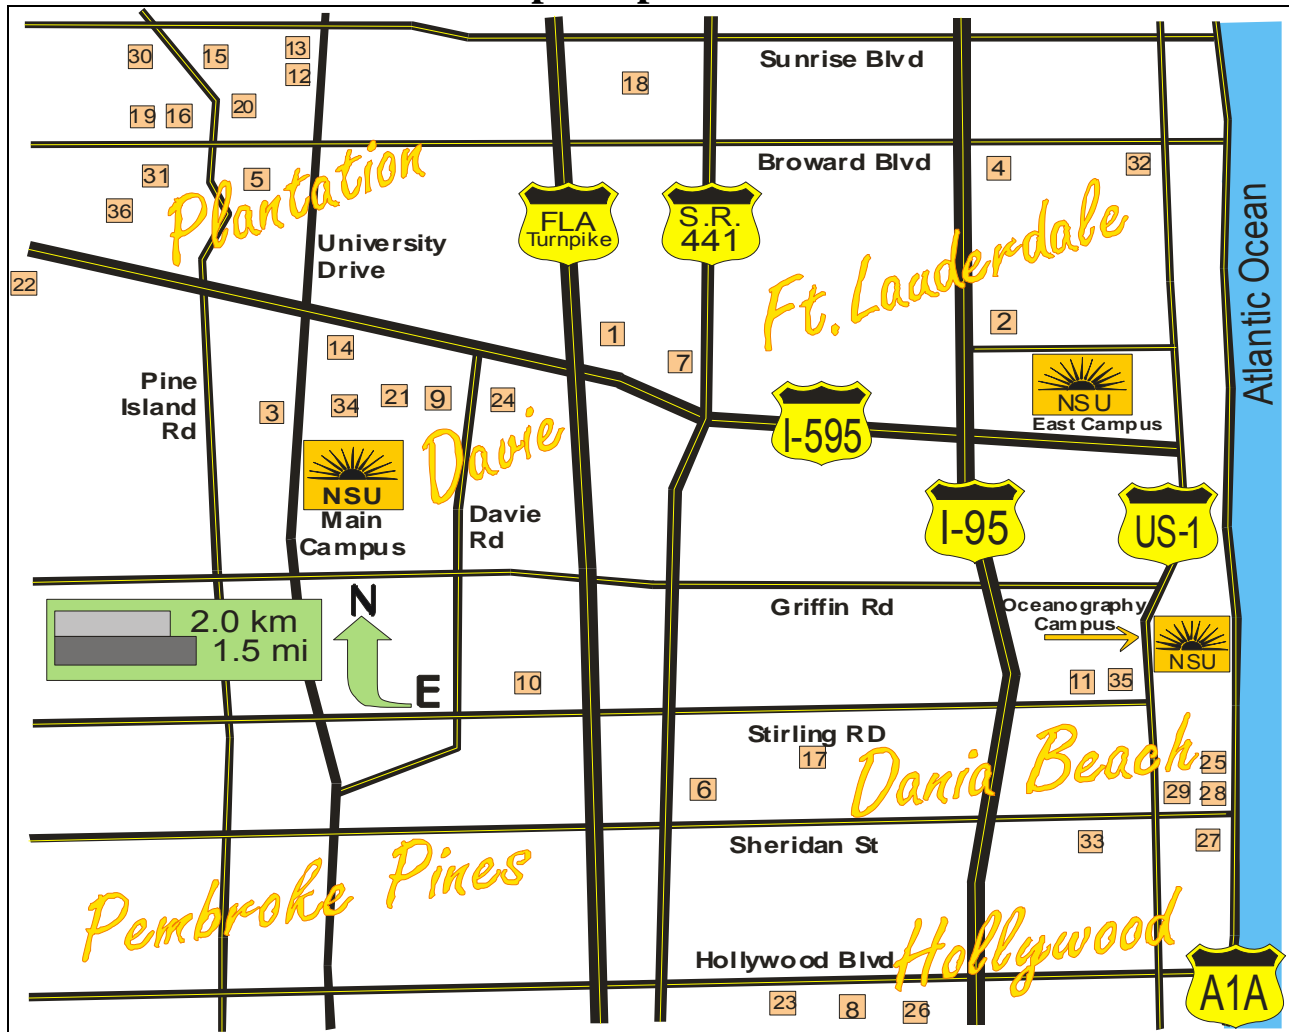

Main Campus Apartment Locator

1	Archstone Marina Bay	954-581-5554	19	The Laurels at Jacaranda	954-476-2046
2	Berkshires at Marina Mile	954-760-7663	20	Los Prados	954-472-0501
3	Cameron Cove	954-475-3133	21	Nova Park	954-475-0550
4	Community Acres	954-462-7814	22	Palms Apts	954-916-4022
5	Extended Stay America	954-382-8888	23	Palm Terrace	954-987-7200
6	Emerald Place	954-961-7900	24	Palm Trace Landings	954-327-7256
7	Falls at Marina Place	954-791-8778	25	Paradise Pointe	954-923-7222
8	Forest Towers	954-987-2489	26	Park Colony	954-963-6868
9	Gardens at Nova	954-236-3522	27	Riccardo Apartments	954-923-3133
10	The Gardens at Sterling	954-316-6626	28	Sheridan Lake Club	954-929-8851
11	Gulfstream Apartments	954-927-1355	29	Sheridan Ocean Club	954-921-7718
12	Harbor Town of Jacaranda	954-472-5466	30	Southern Pointe Apts	954-472-4733
13	Holiday Inn Plantation	954-916-6196	31	St. Tropez	954-423-4199
14	Homestead Suites	954-476-1211	32	Summit Las Olas	954-523-9707
15	Jacaranda Club Apts	954-472-2704	33	Sundance Apartments	954-927-0079
16	Jacaranda Village Apts	954-473-9344	34	Sunforest Apartments	954-424-0551
17	La Vue at Emerald	954-966-3101	35	Village Club	954-923-2144
18	Landmark Tower Apts	954-587-2060	36	The Waves	954-474-4554