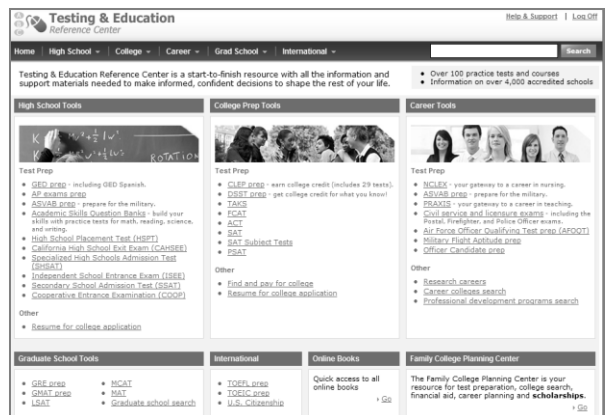

ALVIN SHERMAN LIBRARY, RESEARCH, AND INFORMATION TECHNOLOGY CENTER

Testing & Education Reference Center – Search Tips

Which test does your
future depend on ?

Testing & Education Reference Center is a start-to-finish resource with all the information and support materials needed to make informed, confident decisions to shape the rest of your life. Take a practice entrance test, get information on accredited schools & create a resume with Resume Builder, find available scholarship awards, and more!

Go to the **Testing & Education Reference Center**
<http://www.nova.edu/library/electlib/databases.html>

Then:

- 1) Select User type: Broward Patrons (for Broward County resident); NSU Patrons (NSU Sharklink access)
- 2) Click Test Preparation or Test Practice
- 3) Select Testing & Education Reference Center
- 4) Broward County residents log in using the number on your Nova Library Card. Nova students, faculty, or staff log in using Nova email user name and password.
- 5) Click: **Testing & Education Reference Center**

Step up to a career

Find and prepare for a career. The Career Search Portal contains:

- ✓ **Career Assessment** – Map a career path for the most suitable occupations
- ✓ **Resume Builder** – Create an outstanding resumes using tools specific to your needs
- ✓ **Virtual Career Library** – contains cover letter, resume, & interviewing tips.

The home page is divided into seven primary content portals: *High School, College Prep, Career, Graduate School, International, Online books, and Family College Planning Center.*

The career module offers *Career Assessment, Resume Builder, Virtual Career Library* and more.