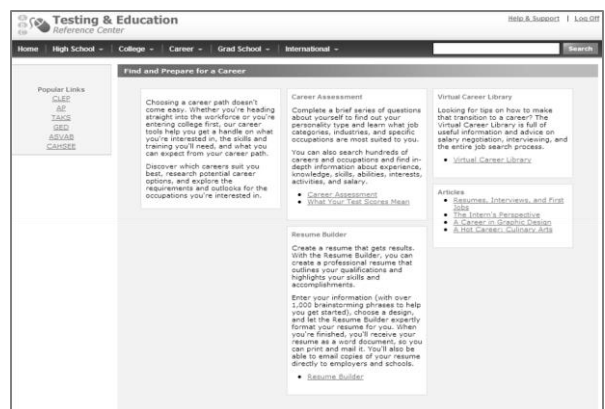

ALVIN SHERMAN LIBRARY, RESEARCH, AND INFORMATION TECHNOLOGY CENTER

Testing & Education Reference Center – Search Tips

Which test does your
future depend on ?

Testing & Education Reference Center is a start-to-finish resource with all the information and support materials needed to make informed, confident decisions to shape the rest of your life. Take a practice entrance test, get information on accredited schools & create a resume with Resume Builder, find available scholarship awards, and more!

Go to the **Testing & Education Reference Center**
<http://www.nova.edu/library/electlib/databases.html>

Then:

- 1) Select User type: Broward Patrons (for Broward County resident); NSU Patrons (NSU Sharklink access)
- 2) Click Test Preparation or Test Practice
- 3) Select Testing & Education Reference Center
- 4) Broward County residents log in using the number on your Nova Library Card. Nova students, faculty, or staff log in using Nova email user name and password.
- 5) Click: **Testing & Education Reference Center**

Step up to a career

Find and prepare for a career. The Career Search Portal contains:

- ✓ **Career Assessment** – Map a career path for the most suitable occupations
- ✓ **Resume Builder** – Create an outstanding resumes using tools specific to your needs
- ✓ **Virtual Career Library** – contains cover letter, resume, & interviewing tips.

The home page is divided into seven primary content portals: *High School, College Prep, Career, Graduate School, International, Online books, and Family College Planning Center.*

The career module offers *Career Assessment, Resume Builder, Virtual Career Library* and more.